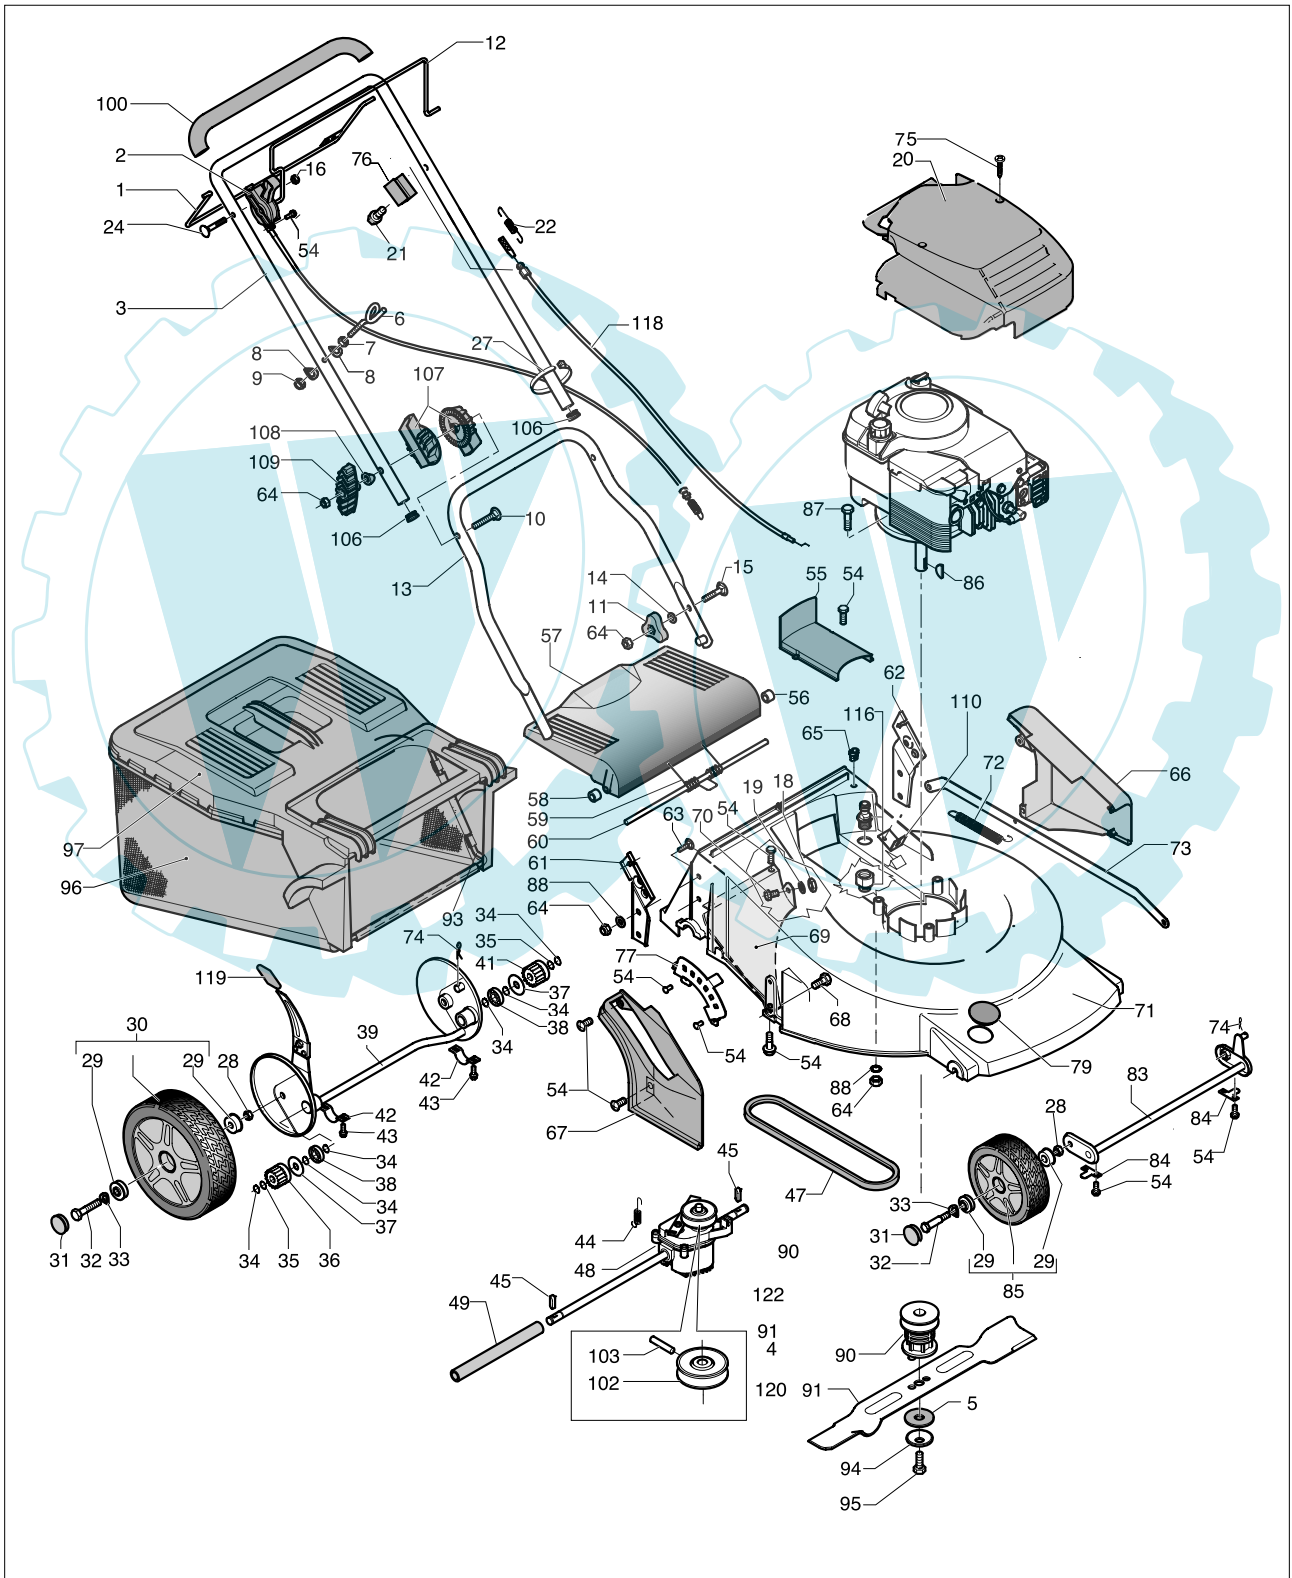

brand	BERNARD LOISIR

date	NOV/03	SHEET 1/3

Model

BL 6053 TNM

Product number

953878229